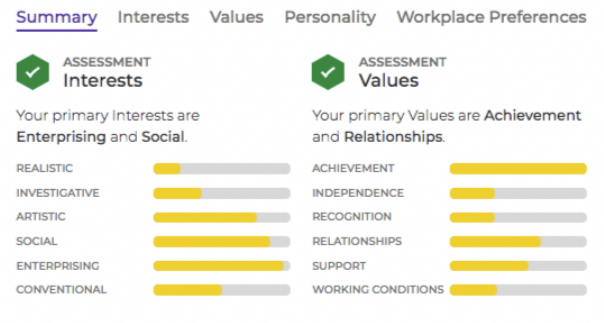

KANSAS STATE

College of Business

Guiding You to Purpose through Your Education & Career

SELF DISCOVERY

- Discover what makes you unique
- Learn how to communicate your values
- Understand where you will find purpose
- Find out how others perceive you

MODEL YOUR PATH

- Explore education & career paths that align with your unique gifts
- Examine trends to help choose a major
- Learn how your major can prepare you for different vocational pathways

CONNECT TO JOBS